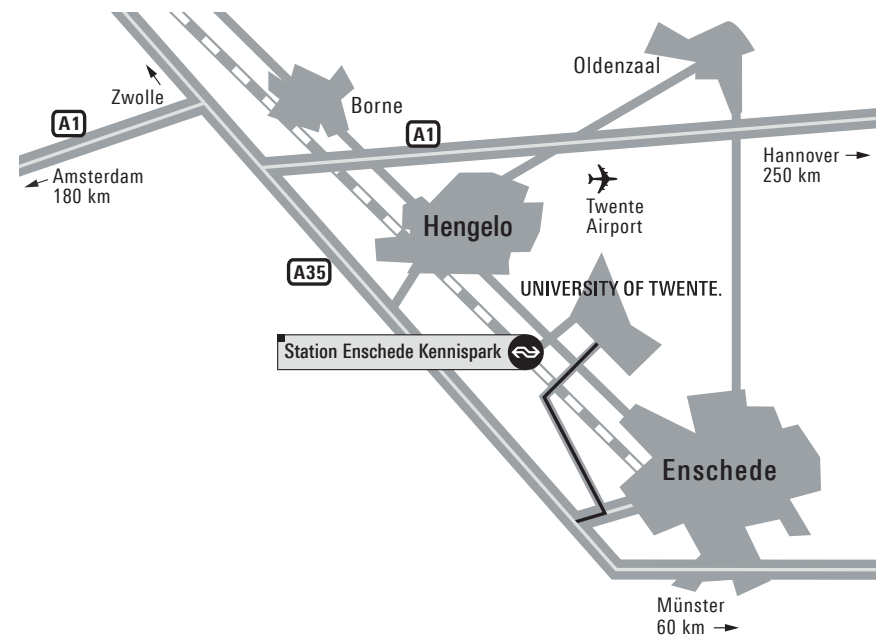

**Visiting Address**  
 University of Twente  
 Drienerlolaan 5  
 7522 NB Enschede

**Postal address**  
 University of Twente  
 Postbus 217  
 7500 AE Enschede

**Route to the campus / University of Twente?**

**BY CAR**

From the A1 motorway, take the A35 motorway in the direction of Enschede  
 Take exit 26: **Enschede - West / Universiteit**  
 Follow the signs 'Universiteit'

**BY TRAIN / BUS**

From **Enschede** railway station: line number 1 in the direction of 'Universiteit Twente'  
 line number 9 in the direction of Hengelo  
 From **Enschede Kennispark** railway station: line number 1 in the direction of 'Universiteit Twente'  
 From **Hengelo** railway station: line number 9 in the direction of Enschede